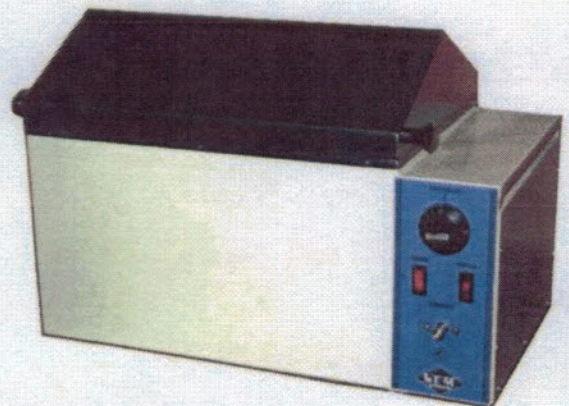

Water Baths

Water Baths

SEM Water Baths are strongly constructed of zinc coated steel finished in light cream enamel. The interior is made of stainless steel with all welded joints. A perforated stainless steel tray covers the elements and temperature sensors. The gable or pyramid type lid of stainless steel is hinged at the back with bakelite knobs on each side to allow easy opening with minimum risk of steam burning.

Temperature Control

The temperature is controlled by a snap action thermostat up to 100°C range with push button reset overheat protection. All controls are mounted on the right hand side. Temperature stability is typically $\pm 0.3^\circ\text{C}$.

A solid state indicator control can be fitted for fine temperature control or reading.

Digital PID controls have 0.1°C resolution and temperature stability of $\pm 0.2^\circ\text{C}$ or better.

The Water Baths can be supplied without lid or with simple slide lid if required.

A number of options are available where stirred or recirculated baths are required (price on application).

Special baths made to customer requirements.

Specifications

Model	Lid Type	Temperature Control	Internal Dimensions L x W x D mm	Capacity (Litres)	Rating 240V 50Hz	Part No.
WB3	No Lid	Thermostat	255 x 255 x 220	15	1000 W	WB12-1
WB5	No Lid	Thermostat	380 x 255 x 220	21	1000 W	WB18-1
WB7	No Lid	Thermostat	500 x 255 x 220	28	1500 W	WB23-1
WB3	No Lid	Digital PID	255 x 255 x 220	15	1000 W	WB12-2
WB5	No Lid	Digital PID	380 x 255 x 220	21	1000 W	WB18-2
WB7	No Lid	Digital PID	500 x 255 x 220	28	1500 W	WB23-2
WB3	Flat Lid	Thermostat	255 x 255 x 220	15	1000 W	WB12FL-1
WB5	Flat Lid	Thermostat	380 x 255 x 220	21	1000 W	WB18FL-1
WB7	Flat Lid	Thermostat	500 x 255 x 220	28	1500 W	WB23FL-1
WB3	Flat Lid	Digital PID	255 x 255 x 220	15	1000 W	WB12FL-2
WB5	Flat Lid	Digital PID	380 x 255 x 220	21	1000 W	WB18FL-2
WB7	Flat Lid	Digital PID	500 x 255 x 220	28	1500 W	WB23FL-2
WB3	Gable Lid	Thermostat	255 x 255 x 220	15	1000 W	WB12G-1
WB5	Gable Lid	Thermostat	380 x 255 x 220	21	1000 W	WB18G-1
WB7	Gable Lid	Thermostat	500 x 255 x 220	28	1500 W	WB23G-1
WB3	Gable Lid	Digital PID	255 x 255 x 220	15	1000 W	WB12G-2
WB5	Gable Lid	Digital PID	380 x 255 x 220	21	1000 W	WB18G-2
WB7	Gable Lid	Digital PID	500 x 255 x 220	28	1500 W	WB23G-2

Distributed by:

SWAT
WINERY SUPPLIES
Swan Valley &
Margaret River

P: 9296 6466 or P: 9755 5766

rob@swat.net.au