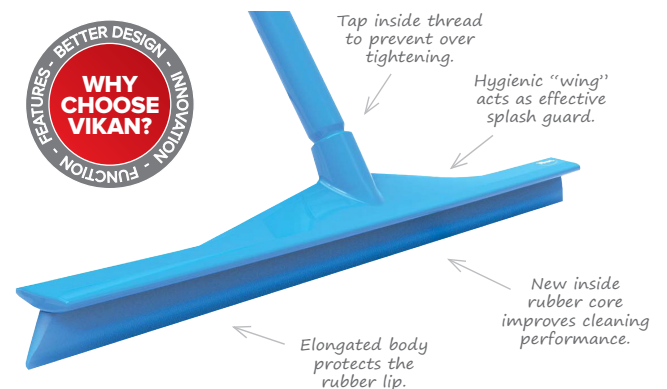

Tube Brush

+2 +3 +4 +5 +6

Product Code: 28/5375+ (10mm)
28/5376+ (20mm)
28/5378+ (40mm)
28/5379+ (50mm)
28/5370+ (60mm)

Materials: PP, PBT, SS

Heavy Duty Dish Brush

+2 +3 +4 +5 +6 +7

Product Code: 28/4237+
Dimensions: 25 x 255mm
Bristle: 23mm
Materials: PP, PBT, SS

Hand Brush

+1 +2 +3 +4 +5 +6 +7 +8 +9

Product Code: 28/4589+
Dimensions: 50 x 410mm
Bristle: 33mm
Materials: PP, PBT, SS

Dustpan

+1 +2 +3 +4 +5 +6 +7 +8 +9

Product Code: 28/5660+
Dimensions: 330 x 305mm
Materials: PP

Ergonomic Handle Shovel

+2 +3 +4 +5 +6

Product Code: 28/5610+
Length: 1100mm
Blade: 260 x 280mm
Materials: PP

Wall Bracket 4 products

Product Code: 28/00617+
Dimensions: 58 x 70 x 305mm
Materials: SS

Wall Bracket 1-3 products

+1 +2 +3 +4 +5 +6 +7 +8 +9

Product Code: 28/1017+
Length: 155mm
Materials: PP, RB

Wall Bracket 4-6 products

+1 +2 +3 +4 +5 +6 +7 +8 +9

Product Code: 28/1018+
Length: 400mm
Materials: PP, RB

Vikan are the world leaders in colour coding hygiene systems, offering the most comprehensive colour range available, including the 9th and most recent colour pink.

> View our full range online www.wrdwells.com

TECHNICAL SERVICES

Rick de Souza
RDS Technical Services
mobile 0448 758 682
consult.rick@optusnet.com.au

Australia
call 03 9699 8999
sales@wrdwells.com
www.wrdwells.com

New Zealand
call 09 263 9332
sales@wellshygiene.co.nz
www.wellshygiene.co.nz